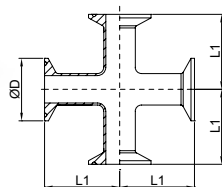

卫生级管件(DIN) SANITARY PIPE FITTINGS

180°焊接式弯头
180° Welded Elbow

DIN

No.KST-P048

Size	D	L1	H
DN10	12.0	52.0	26.0
DN15	18.0	70.0	35.0
DN20	22.0	80.0	40.0
DN25	28.0	100.0	50.0
DN32	34.0	110.0	55.0
DN40	40.0	120.0	60.0
DN50	52.0	140.0	70.0
DN65	70.0	160.0	80.0
DN80	85.0	180.0	90.0
DN100	104.0	200.0	100.0
DN125	129.0	374.0	187.0
DN150	154.0	450.0	225.0

焊接式四通
Welded Cross

DIN

No.KST-P049

Size	D	L1
DN10	12.0	26.0
DN15	18.0	35.0
DN20	22.0	40.0
DN25	28.0	50.0
DN32	34.0	55.0
DN40	40.0	60.0
DN50	52.0	70.0
DN65	70.0	80.0
DN80	85.0	90.0
DN100	104.0	100.0
DN125	129.0	187.0
DN150	154.0	225.0
DN200	204.0	300.0
DN250	254.0	375.0
DN300	306.0	450.0

卡箍式四通
Clamped Cross

DIN

No.KST-P050

Size	D	L1
DN15	34.0	53.0
DN20	34.0	58.0
DN25	50.5	71.0
DN32	50.5	76.5
DN40	50.5	81.5
DN50	64.0	91.5
DN65	91.0	108.0
DN80	106.0	118.0
DN100	119.0	128.0