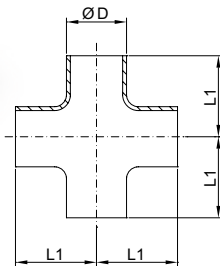

卫生级管件(DIN) SANITARY PIPE FITTINGS

180°焊接式弯头
180° Welded Elbow

DIN

No.KST-P048

Size	D	L1	H
DN10	12.0	52.0	26.0
DN15	18.0	70.0	35.0
DN20	22.0	80.0	40.0
DN25	28.0	100.0	50.0
DN32	34.0	110.0	55.0
DN40	40.0	120.0	60.0
DN50	52.0	140.0	70.0
DN65	70.0	160.0	80.0
DN80	85.0	180.0	90.0
DN100	104.0	200.0	100.0
DN125	129.0	374.0	187.0
DN150	154.0	450.0	225.0

焊接式四通
Welded Cross

DIN

No.KST-P049

Size	D	L1
DN10	12.0	26.0
DN15	18.0	35.0
DN20	22.0	40.0
DN25	28.0	50.0
DN32	34.0	55.0
DN40	40.0	60.0
DN50	52.0	70.0
DN65	70.0	80.0
DN80	85.0	90.0
DN100	104.0	100.0
DN125	129.0	187.0
DN150	154.0	225.0
DN200	204.0	300.0
DN250	254.0	375.0
DN300	306.0	450.0

卡箍式四通
Clamped Cross

DIN

No.KST-P050

Size	D	L1
DN15	34.0	53.0
DN20	34.0	58.0
DN25	50.5	71.0
DN32	50.5	76.5
DN40	50.5	81.5
DN50	64.0	91.5
DN65	91.0	108.0
DN80	106.0	118.0
DN100	119.0	128.0