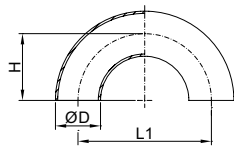

卫生级管件(DIN) SANITARY PIPE FITTINGS

180°焊接式弯头
180° Welded Elbow

DIN

No.KST-P048

Size	D	L1	H
DN10	12.0	52.0	26.0
DN15	18.0	70.0	35.0
DN20	22.0	80.0	40.0
DN25	28.0	100.0	50.0
DN32	34.0	110.0	55.0
DN40	40.0	120.0	60.0
DN50	52.0	140.0	70.0
DN65	70.0	160.0	80.0
DN80	85.0	180.0	90.0
DN100	104.0	200.0	100.0
DN125	129.0	374.0	187.0
DN150	154.0	450.0	225.0

焊接式四通
Welded Cross

DIN

No.KST-P049

Size	D	L1
DN10	12.0	26.0
DN15	18.0	35.0
DN20	22.0	40.0
DN25	28.0	50.0
DN32	34.0	55.0
DN40	40.0	60.0
DN50	52.0	70.0
DN65	70.0	80.0
DN80	85.0	90.0
DN100	104.0	100.0
DN125	129.0	187.0
DN150	154.0	225.0
DN200	204.0	300.0
DN250	254.0	375.0
DN300	306.0	450.0

卡箍式四通
Clamped Cross

DIN

No.KST-P050

Size	D	L1
DN15	34.0	53.0
DN20	34.0	58.0
DN25	50.5	71.0
DN32	50.5	76.5
DN40	50.5	81.5
DN50	64.0	91.5
DN65	91.0	108.0
DN80	106.0	118.0
DN100	119.0	128.0